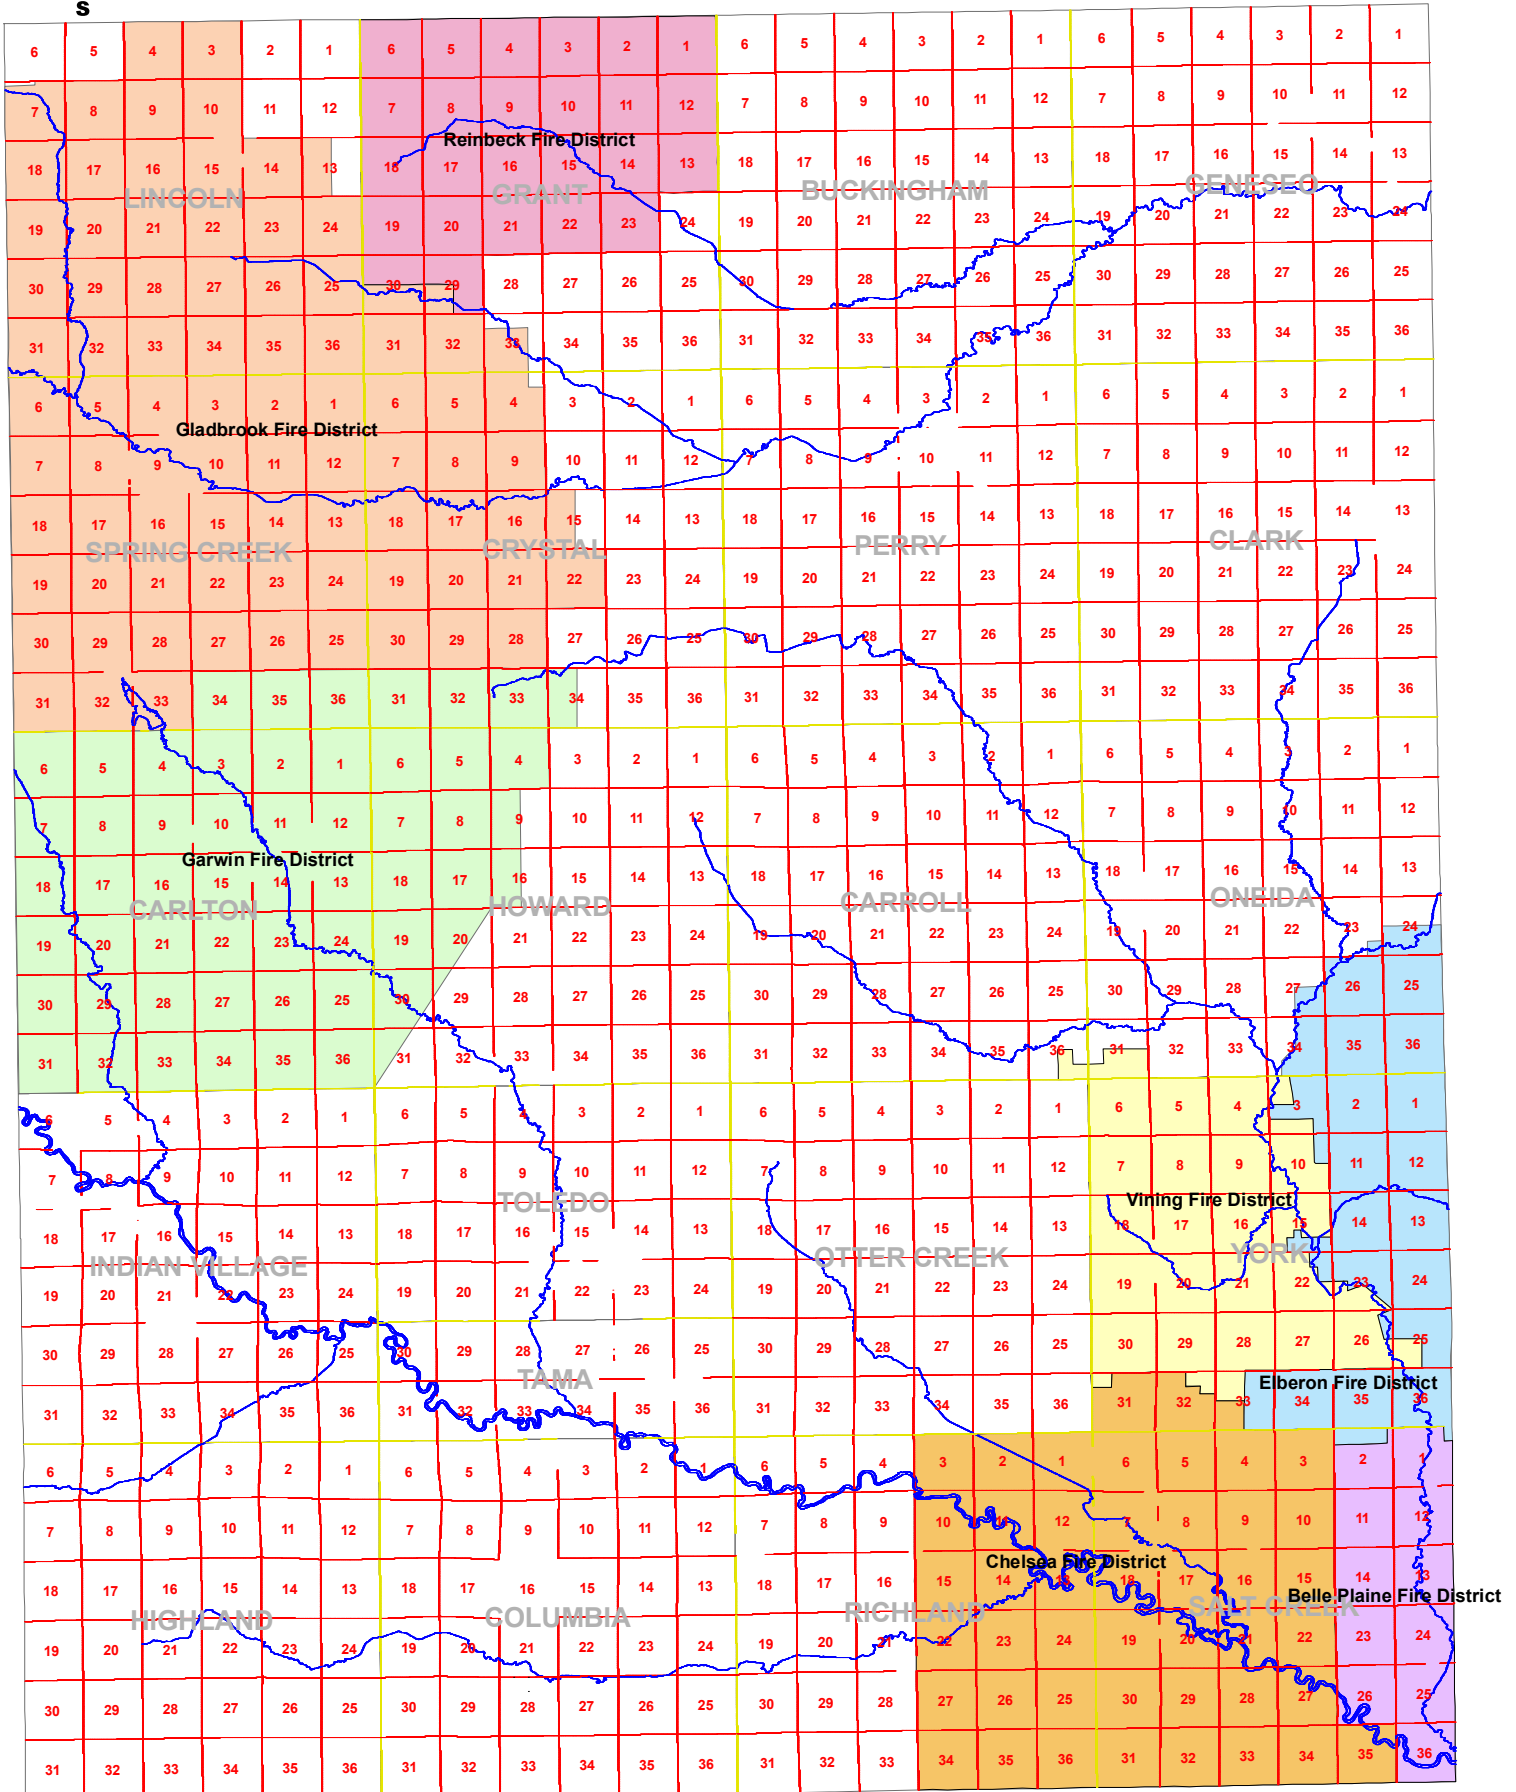

TAMA COUNTY, IOWA FIRE DISTRICTS

Map created at Tama County Auditor's Office