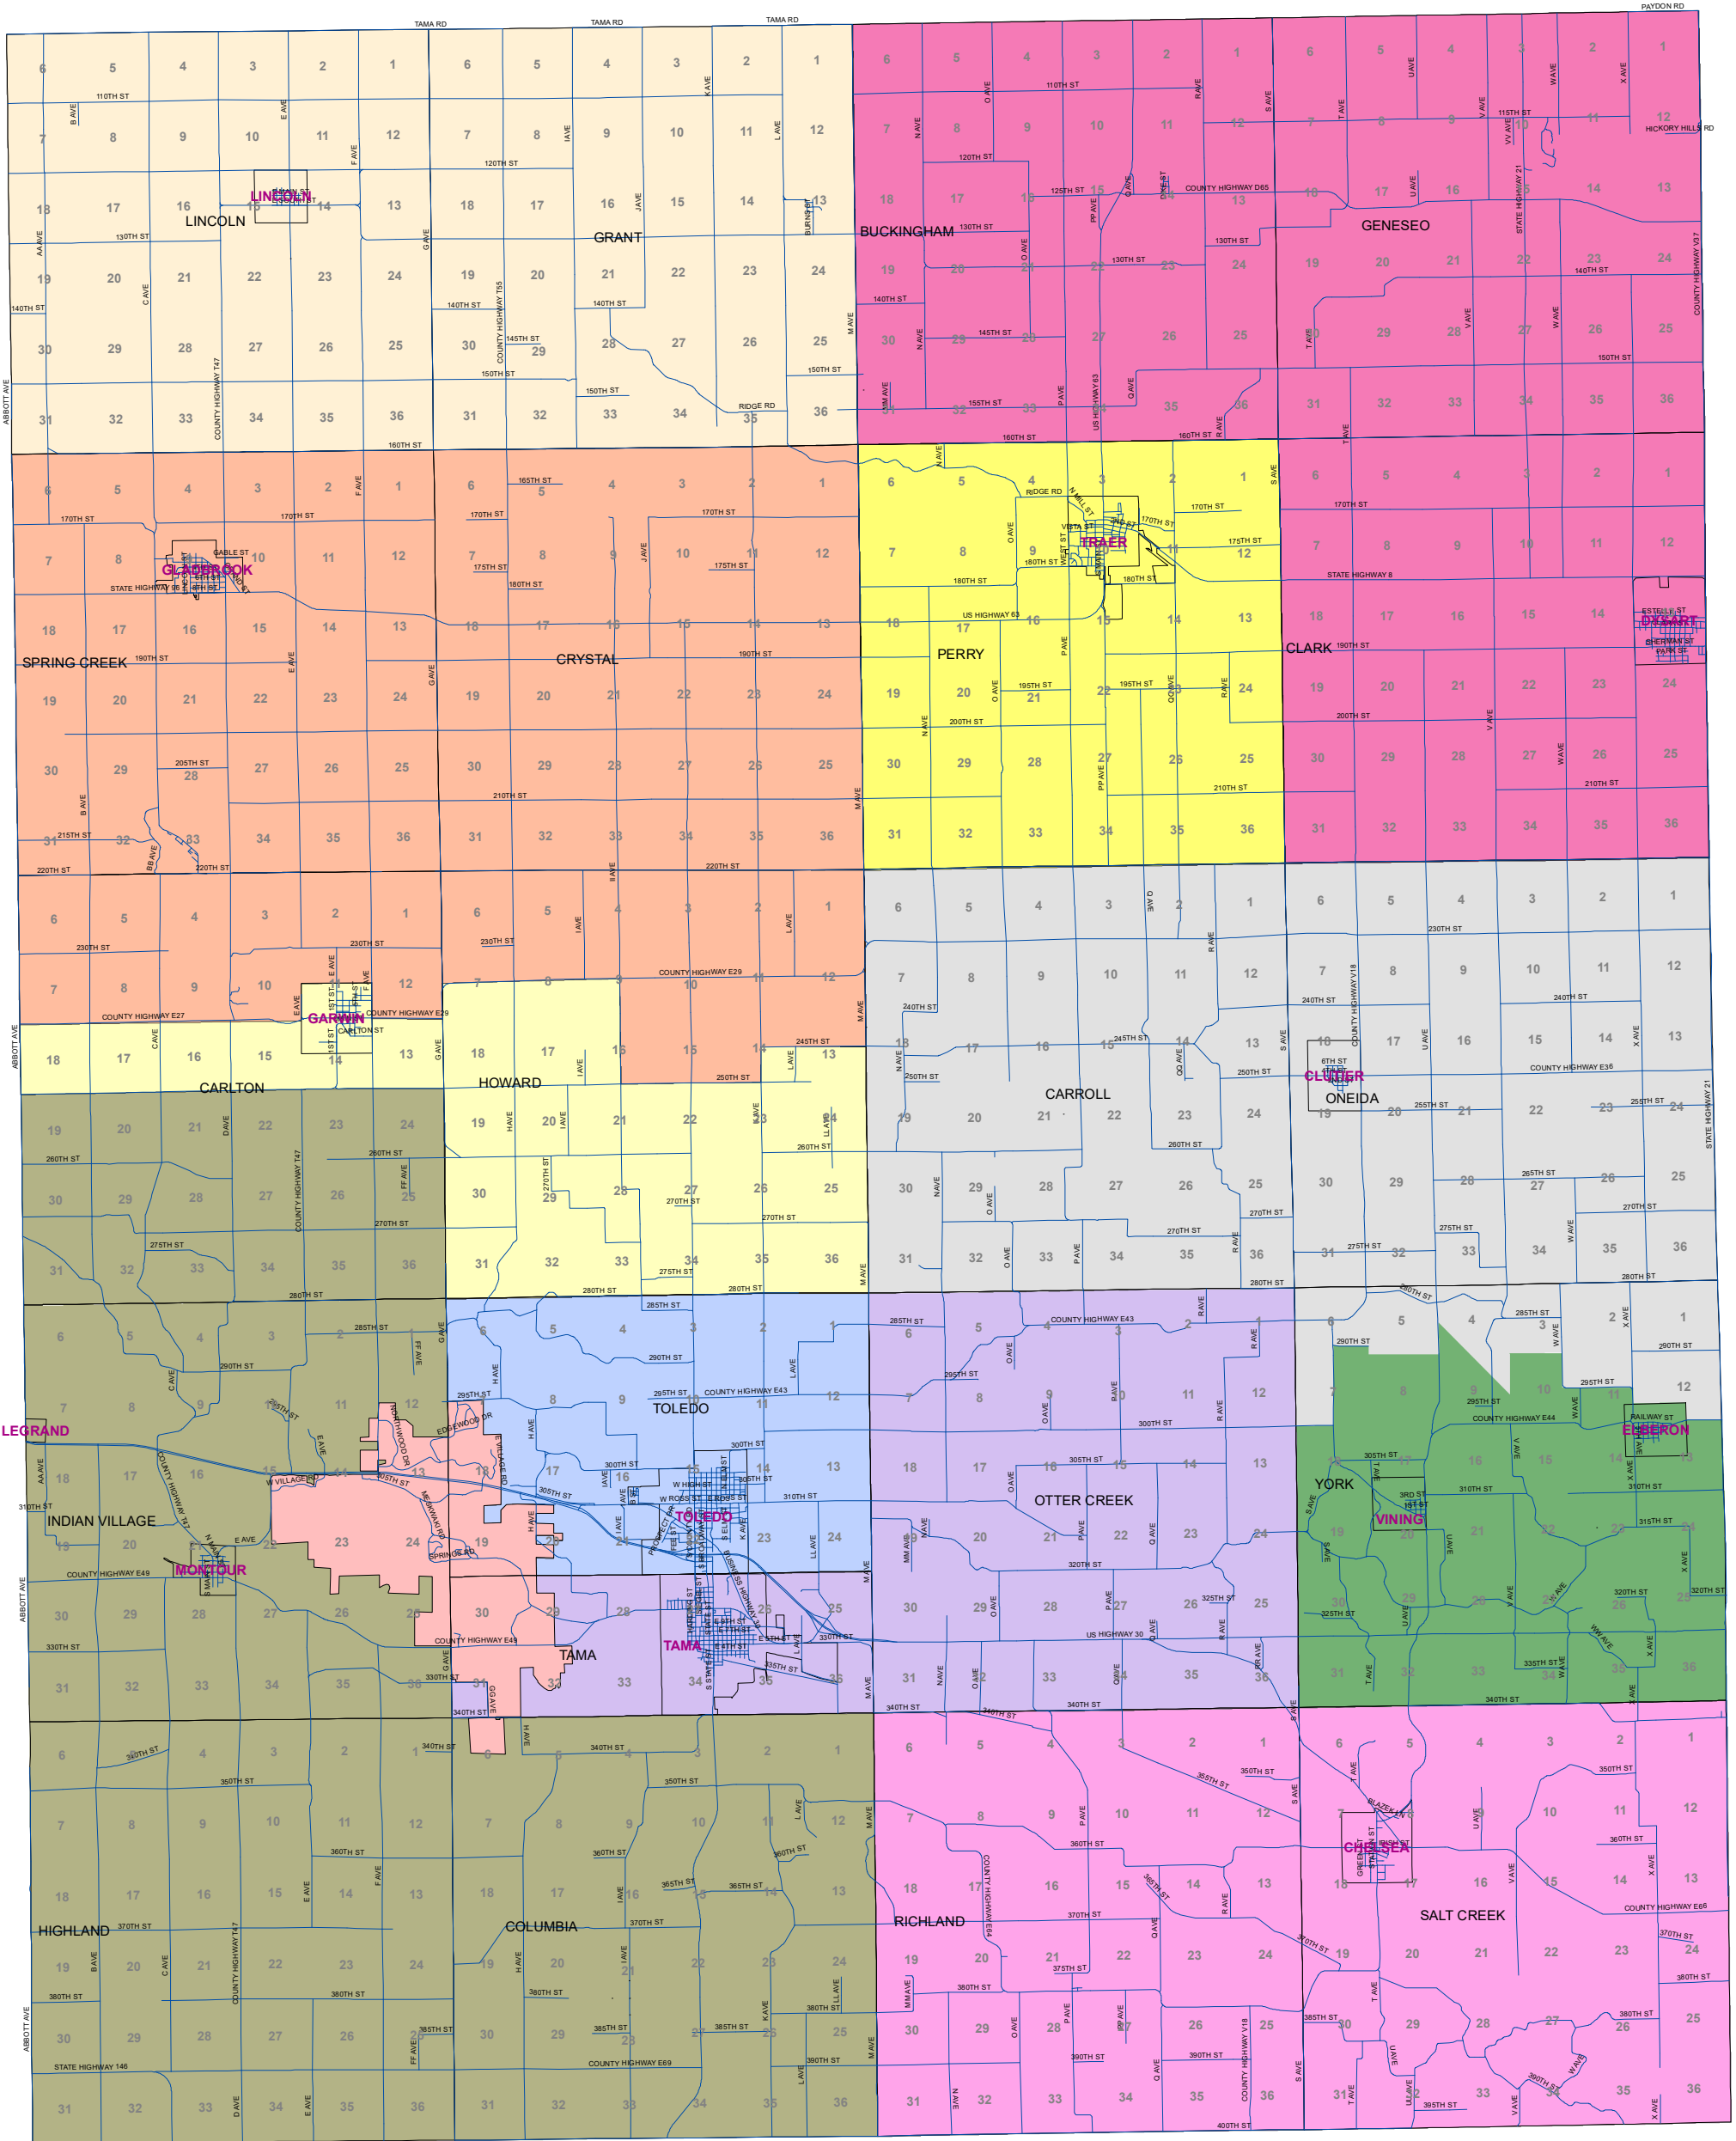

TAMA COUNTY GENERAL PRECINCTS 2025 Unofficial

**TAMA COUNTY
GENERAL PRECINCTS 2025**

PRECINCT #12 Settlement	PRECINCT #3 Dysart	PRECINCT #6 Toledo	PRECINCT #9 Tama
PRECINCT #1 Lincoln	PRECINCT #4 Gladbrook	PRECINCT #7 Clutier	PRECINCT #10 Elberon
PRECINCT #2 Traer	PRECINCT #5 Garwin	PRECINCT #8 Montour	PRECINCT #11-Chelsea